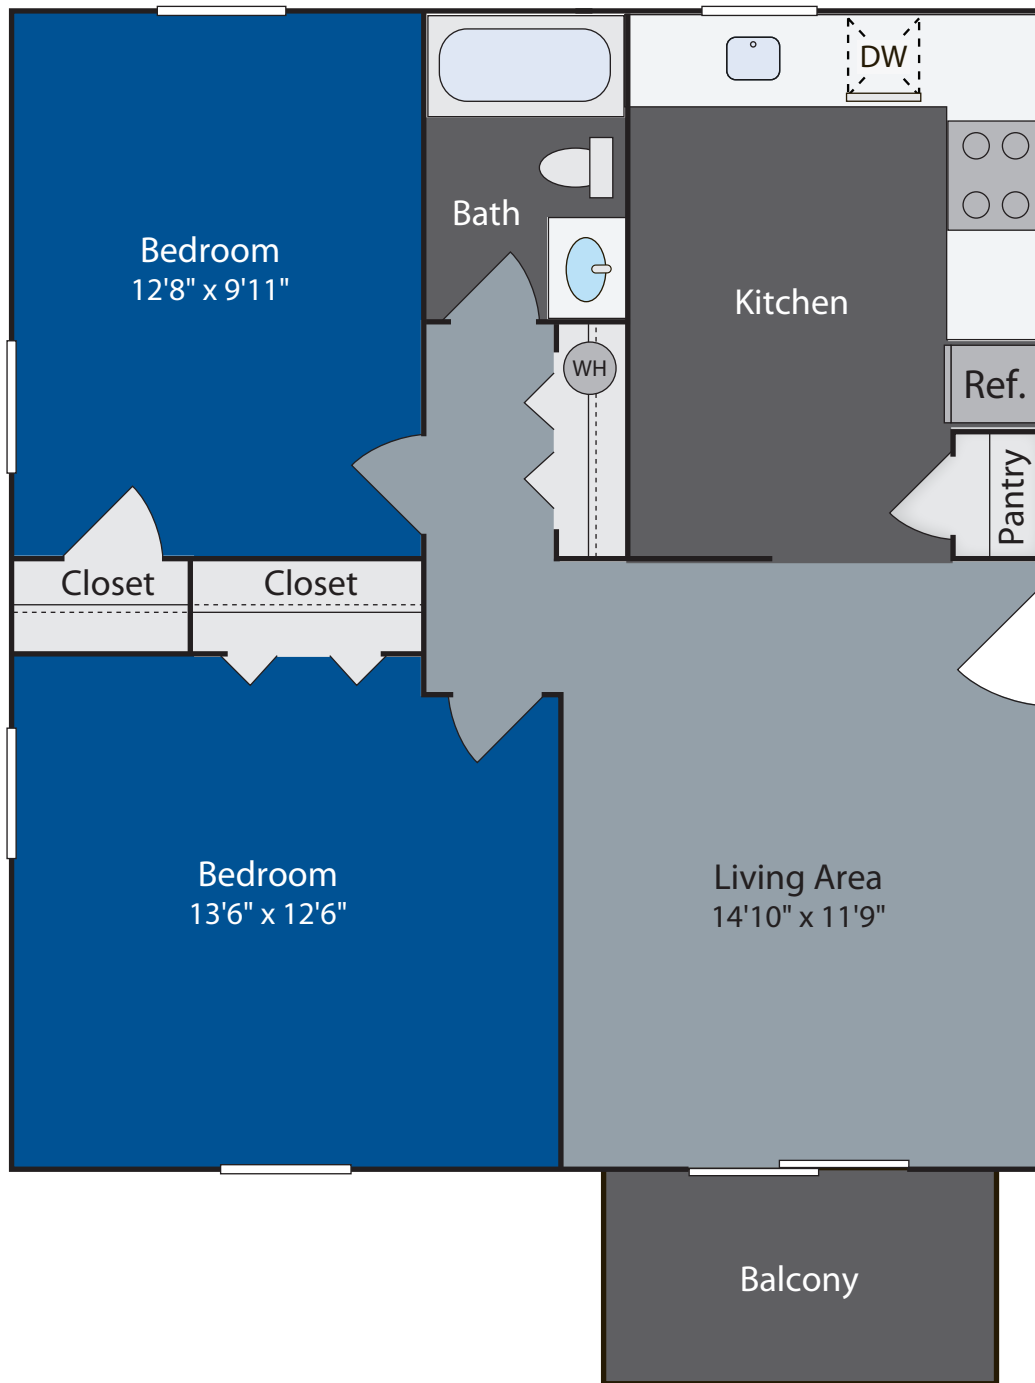

Beechstone Apartments

The Spruce
2 Bedroom | 1 Bath
800 Sq. Feet