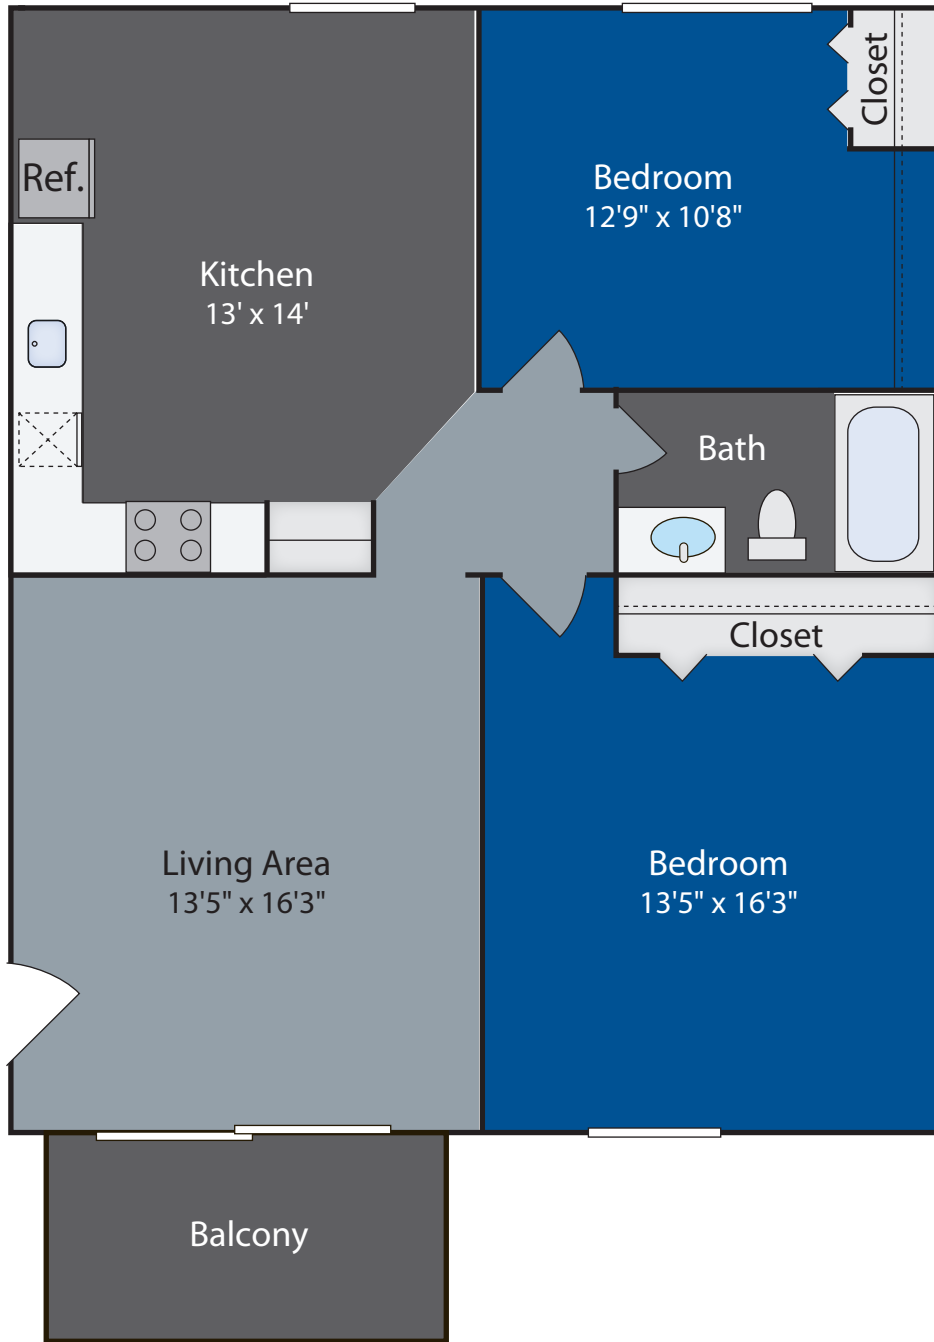

# Beechstone Apartments

**The Sapphire**  
**2 Bedroom | 1 Bath**  
952 Sq. Feet