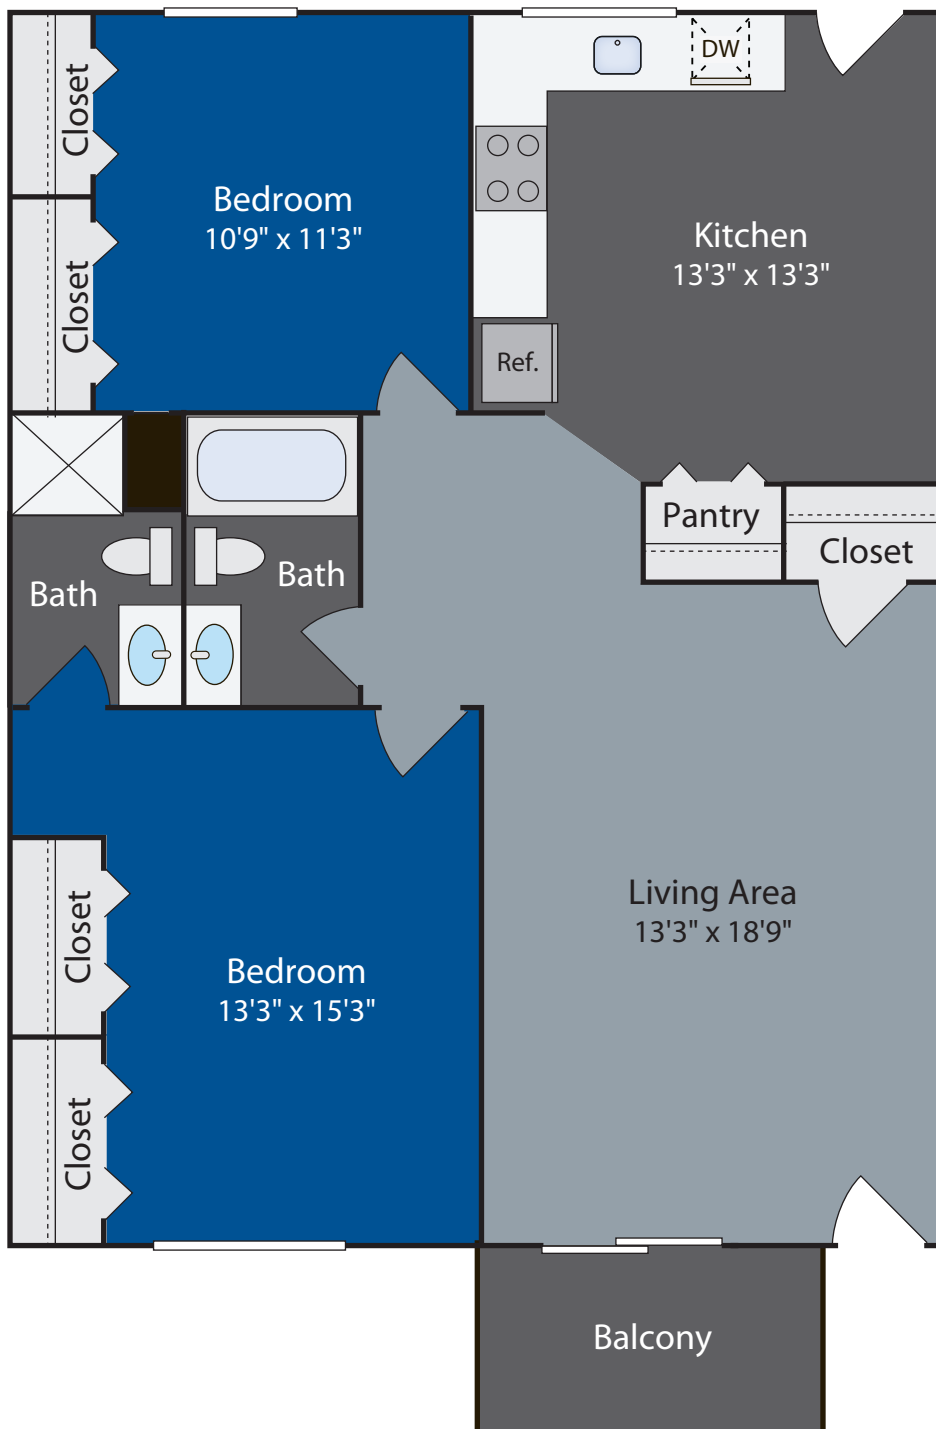

# Beechstone Apartments

**The Magnolia**  
**2 Bedroom | 2 Bath**  
1,008 Sq. Feet